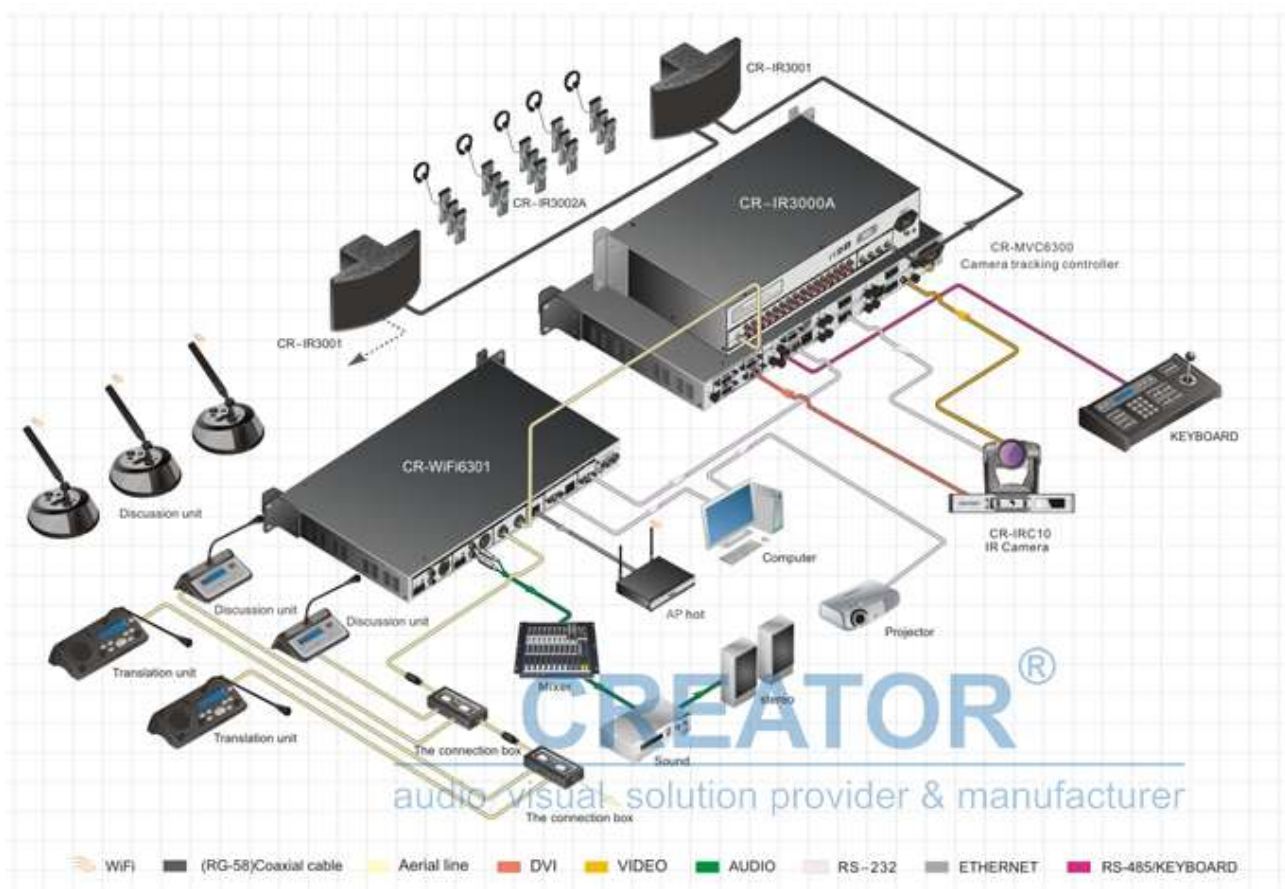

## CREATOR New Wireless Conference System CR-WiFi63 Series is Available Now

CREATOR new powerful wireless conference system CR-WiFi63 series now is available. It is a combination system of wired and wireless conference system. Using the domestic leading technology, it can automatically track mobile unit by the camera. Besides, conference voice with a low delay, no compression transmission which can ensure the most perfect sound quality in every meeting.

Built-in high performance CPU, sets translation, discussion, attendance, voting, electronic plate as a whole, 5G WiFi frequency band providing high speed voting, message transmission. And the use of WPA/WPA2 wireless security technology ensured the privacy of meeting.

## Perfect combination for wired and wireless conference system

The encryption WiFi conference controller CR-WiFi6301 can make the perfect combination of wired and wireless conference system. It can most support 4000 wired conference units, 240 wireless conference units CR-WiFi6302/04B. Whilst, it is totally compatible with DIG full digital conference system, the wired conference units are designed to connect circularly. Both wired and wireless conference units support PC software management and safety management. CR-WiFi6301 supports the conference unit partition, support 4 speakers partition output, it can effectively improve the microphone gain to avoid howling, any one output interface can be connected to the remote video conference system. CREATOR pay much attention on details to make sure every successful meeting.

## Camera automatic tracking function

CR-WiFi6301 supports a variety of camera control protocols of VISCA, PELCO-D, SAMSUNG, CREATOR. With CREATOR matrix or controller, it can realize camera automatic tracking and WiFi conference unit mobile tracking.