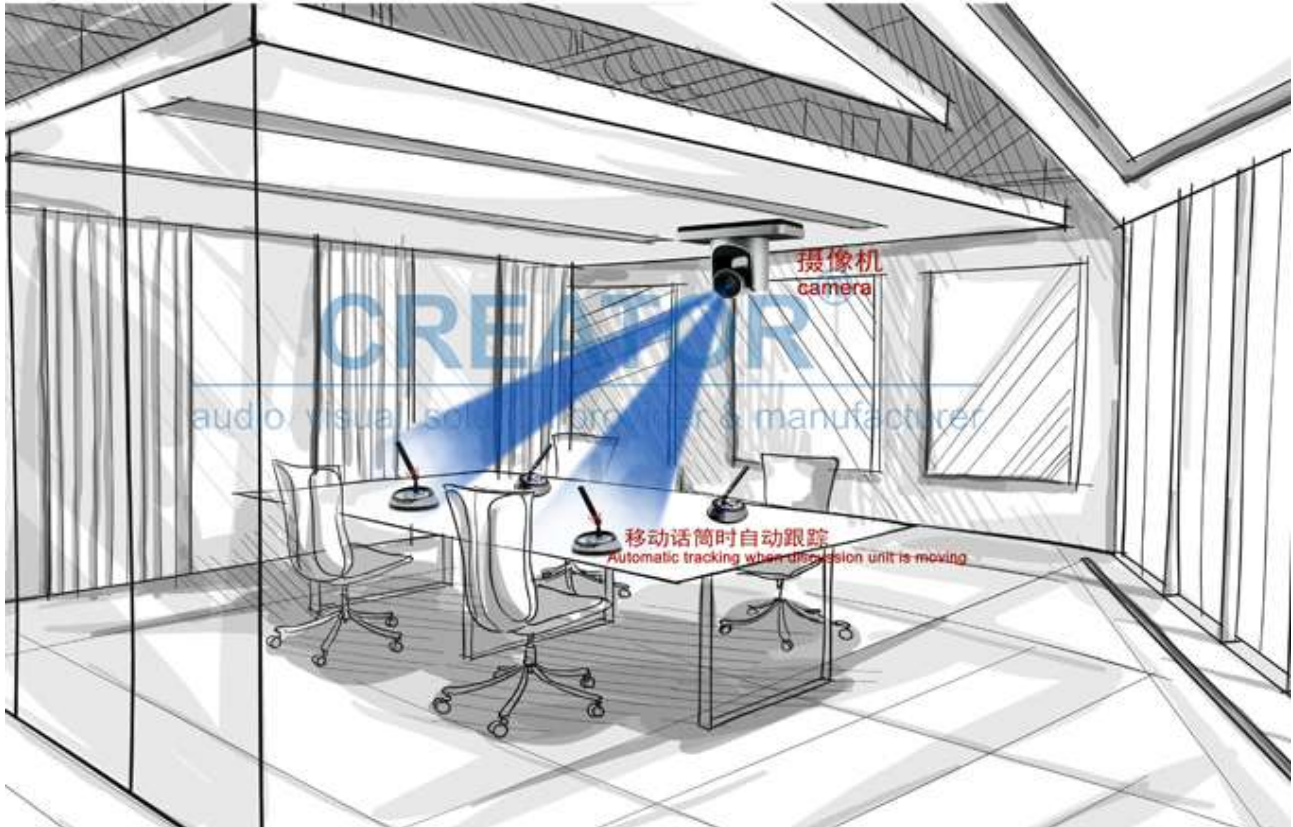

Camera automatic tracking function

CR-WiFi6301 supports a variety of camera control protocols of VISCA, PELCO-D, SAMSUNG, CREATOR. With CREATOR matrix or controller, it can realize camera automatic tracking and WiFi conference unit mobile tracking.

Mobile Camera Tracking

WPA/WPA2 wireless security technology protect your conference

CR-WiFi6301 adopts the WPA/WPA2 wireless security technology to ensure the conference confidentiality, and to avoid wiretapping and malicious interference.

Top-level voice quality and advanced short delay technology

CR-WiFi63 series using the uncompressed audio transmission and 48K sampling rate ensure 20Hz~2KHz bandwidth perfect sound. Support 4 speakers partition output, it can effectively improve the microphone gain to avoid howling. Using 32 bit high speed DSP floating-point processing, supporting 2 channel audio output simultaneously, acoustic feedback suppression, noise elimination and digital equalization provide high sensitive and perfect sound. The CREATOR country's leading low delay technique makes the output minimum delay from microphone to speaker is less than 10ms.

Support wireless and wired conference simultaneously

The new system can support wireless and wired conference discussion unit simultaneously. It means your conference will get free from traditional simple styles when you use CREATOR WiFi63 series. You can lay out your conference room casually according to the environment room even just follow your idea.

CREATOR CR-WiFi63 series products are available now. Do not hesitate to contact us if you want to know more about these products and our company. We also appreciate if you can give our some advice about our products.